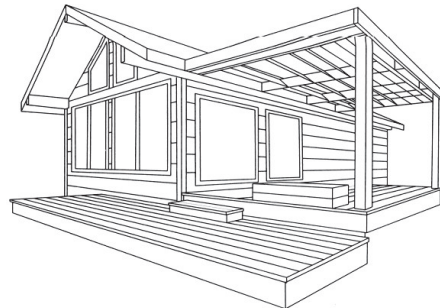

Custom Milling Options

We can provide Special Patterns on any of the above Lumber Species. Call Bennett Supply with your details and we will be glad to quote you. 1-800-860-4501